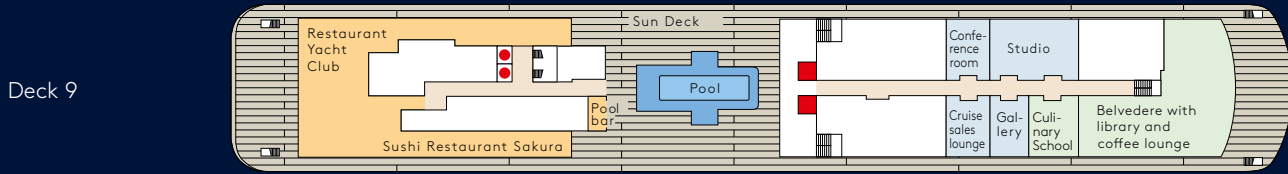

23 Sep – 01 Oct 2022, 8 days

Piraeus (Athens) – Mykonos – Rhodes – Simi – Marmaris – Agios Nikolaos (Crete) – Santorini – Hydra – Piraeus (Athens)

OUR SUITES, YOUR CHOICE.

V = Veranda Suite, O = Ocean Suite, - = Suites with connecting door.
 ♿ = Suites with fully accessible layout and equipment. -- = Family Apartments with connecting door.