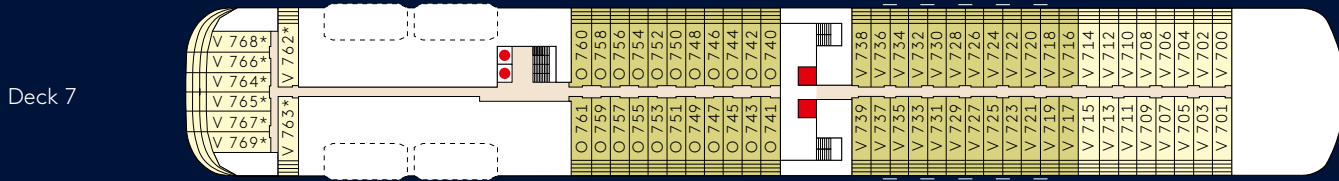

23 Sep – 01 Oct 2022, 8 days

Piraeus (Athens) – Mykonos – Rhodes – Simi – Marmaris – Agios Nikolaos (Crete) – Santorini – Hydra – Piraeus (Athens)

OUR SUITES, YOUR CHOICE.

V = Veranda Suite, O = Ocean Suite, - = Suites with connecting door.
 ♿ = Suites with fully accessible layout and equipment. -- = Family Apartments with connecting door.