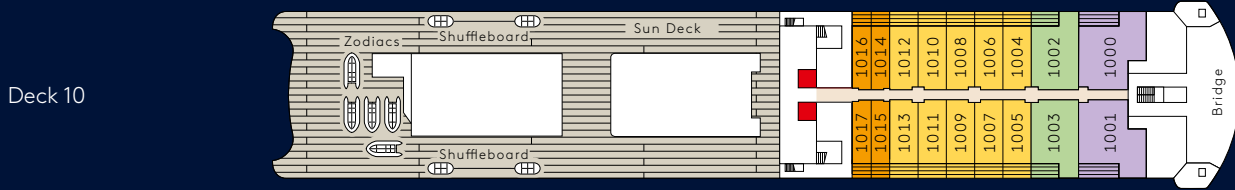

OUR SUITES, YOUR CHOICE.

V = Veranda Suite, O = Ocean Suite, - = Suites with connecting door.
♿ = Suites with fully accessible layout and equipment. -- = Family Apartments with connecting door.