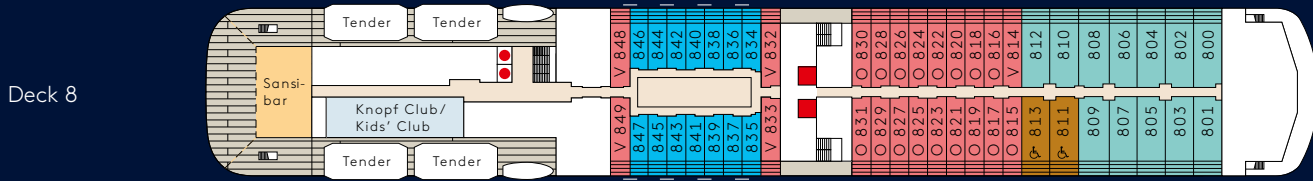

23 Sep – 01 Oct 2022, 8 days

Piraeus (Athens) – Mykonos – Rhodes – Simi – Marmaris – Agios Nikolaos (Crete) – Santorini – Hydra – Piraeus (Athens)

OUR SUITES, YOUR CHOICE.

V = Veranda Suite, O = Ocean Suite, - = Suites with connecting door.
 ♿ = Suites with fully accessible layout and equipment. -- = Family Apartments with connecting door.