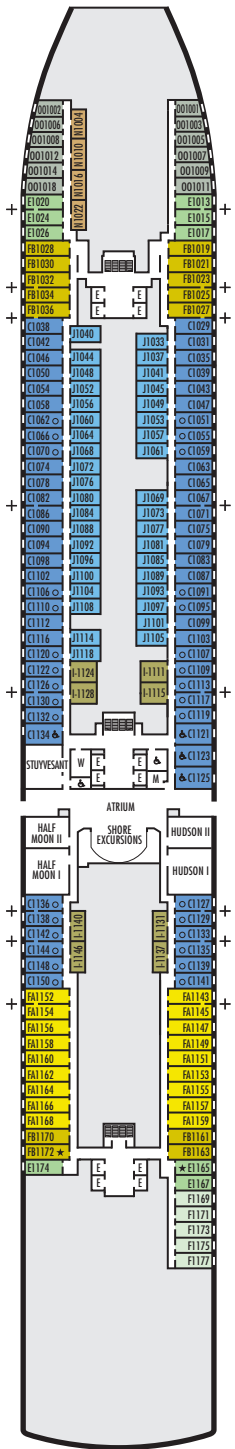

MAIN DECK
Staterooms 1001–1177

PLAZA DECK

PROMENADE DECK

BEETHOVEN DECK
Staterooms 4001–4221

GERSHWIN DECK
Staterooms 5001–5225

MOZART DECK
Staterooms 6001–6235

STATEROOM SYMBOL LEGEND

- Quad (2 lower beds, 1 sofa bed, 1 upper)
- ⊙ Triple (2 lower beds, 1 upper)
- Triple (2 lower beds, 1 sofa bed)
- ⊕ Double (2 lower beds convertible to 1 king-size bed, no Murphy bed, no sofa bed)
- △ Partially obstructed view
- + Connecting rooms
- ◆ Floor-to-ceiling windows
- * Shower only
- ▶ Uncovered verandah
- ◆ Staterooms have solid steel verandah railings instead of clear-view Plexiglas® railings
- ♣ Suites have part solid steel, part clear-view Plexiglas® verandah railings

ACCESSIBILITY STATEROOM SYMBOL LEGEND

- ♿ **Fully Accessible:** Suites SA7094, A6150 & A6148, and staterooms VA8147, VA8145, VA8134, VA8132, I-7108, I-7101, I-6131, I-6116, V5171, V5152, I-5129, I-5112, V5057, V5055, V5054, V5052, VH4167, VH4146, VH4107, VH4096, C1134, C1125, C1123, C1121 have a roll-in shower only
- ★ **Ambulatory Accessible:** Suites B8101 & SA7092 and staterooms K11049, VB11038, VQ10033, VE8142, VD7049, K6185, VC6158, V5051, V5048, FB1172 & E1165 have a shower only with small step, step into bathroom, standard interior and exterior door size

For information regarding stateroom bedding configurations and accessibility features on our ships please visit the [Accessibility](#) section of our website.

SHIP SPECIFICATIONS & FACILITIES

- 2,650 Guests
- 1,036 Crew
- 99,500 Gross Tons
- 975 Feet Long
- 13 Guest Decks
- Wraparound Promenade Deck
- 12 Restaurants & Cafes
- 7 Entertainment Venues
- 8 Lounges/Bars
- 2 Outdoor Swimming Pools (one with sliding glass roof)
- Spa & Salon
- Fitness Center
- Suite Lounge
- Duty-free Shops
- Library/Internet Cafe
- Onboard Wi-Fi Access
- Casino
- Sport Court