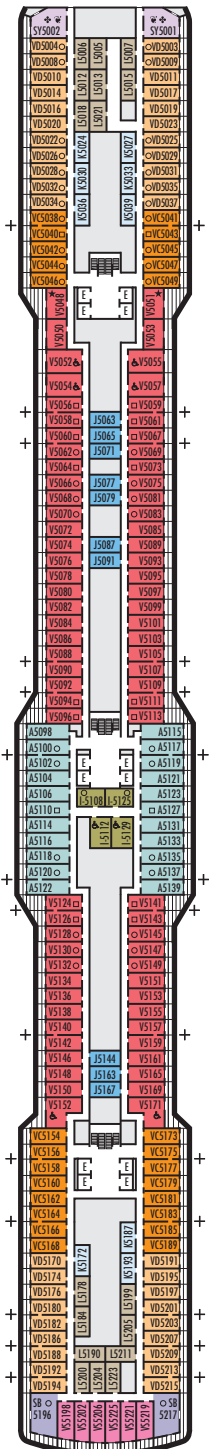

MAIN DECK
Staterooms 1001–1177

PLAZA DECK

PROMENADE DECK

BEETHOVEN DECK
Staterooms 4001–4221

GERSHWIN DECK
Staterooms 5001–5225

MOZART DECK
Staterooms 6001–6235

STATEROOM SYMBOL LEGEND

- Quad (2 lower beds, 1 sofa bed, 1 upper)
- ⊙ Triple (2 lower beds, 1 upper)
- Triple (2 lower beds, 1 sofa bed)
- ⊕ Double (2 lower beds convertible to 1 king-size bed, no Murphy bed, no sofa bed)
- △ Partially obstructed view
- + Connecting rooms
- ◆ Floor-to-ceiling windows
- * Shower only
- ▶ Uncovered verandah
- ◆ Staterooms have solid steel verandah railings instead of clear-view Plexiglas® railings
- ♣ Suites have part solid steel, part clear-view Plexiglas® verandah railings

ACCESSIBILITY STATEROOM SYMBOL LEGEND

- ♿ **Fully Accessible:** Suites SA7094, A6150 & A6148, and staterooms VA8147, VA8145, VA8134, VA8132, I-7108, I-7101, I-6131, I-6116, V5171, V5152, I-5129, I-5112, V5057, V5055, V5054, V5052, VH4167, VH4146, VH4107, VH4096, C1134, C1125, C1123, C1121 have a roll-in shower only
- ★ **Ambulatory Accessible:** Suites B8101 & SA7092 and staterooms K11049, VB11038, VQ10033, VE8142, VD7049, K6185, VC6158, V5051, V5048, FB1172 & E1165 have a shower only with small step, step into bathroom, standard interior and exterior door size

For information regarding stateroom bedding configurations and accessibility features on our ships please visit the [Accessibility](#) section of our website.

SHIP SPECIFICATIONS & FACILITIES

- 2,650 Guests
- 1,036 Crew
- 99,500 Gross Tons
- 975 Feet Long
- 13 Guest Decks
- Wraparound Promenade Deck
- 12 Restaurants & Cafes
- 7 Entertainment Venues
- 8 Lounges/Bars
- 2 Outdoor Swimming Pools (one with sliding glass roof)
- Spa & Salon
- Fitness Center
- Suite Lounge
- Duty-free Shops
- Library/Internet Cafe
- Onboard Wi-Fi Access
- Casino
- Sport Court