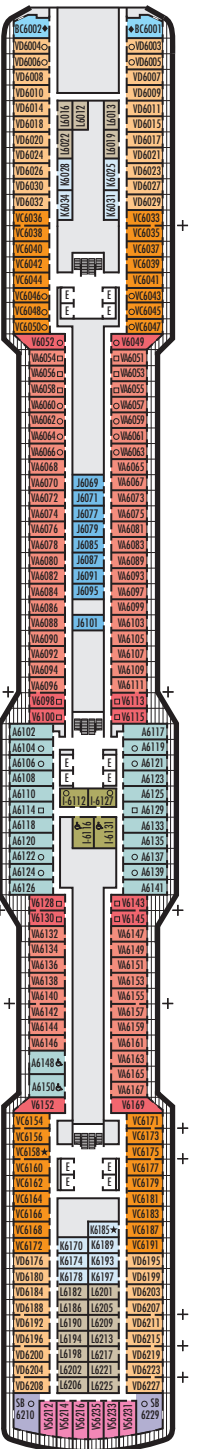

MAIN DECK
Staterooms 1001–1177

PLAZA DECK

PROMENADE DECK

BEETHOVEN DECK
Staterooms 4001–4221

GERSHWIN DECK
Staterooms 5001–5225

MOZART DECK
Staterooms 6001–6235

STATEROOM SYMBOL LEGEND

- Quad (2 lower beds, 1 sofa bed, 1 upper)
- ⊙ Triple (2 lower beds, 1 upper)
- Triple (2 lower beds, 1 sofa bed)
- ⊕ Double (2 lower beds convertible to 1 king-size bed, no Murphy bed, no sofa bed)
- △ Partially obstructed view
- + Connecting rooms
- ◆ Floor-to-ceiling windows
- * Shower only
- ▶ Uncovered verandah
- ◆ Staterooms have solid steel verandah railings instead of clear-view Plexiglas® railings
- ♣ Suites have part solid steel, part clear-view Plexiglas® verandah railings

ACCESSIBILITY STATEROOM SYMBOL LEGEND

- ♿ **Fully Accessible:** Suites SA7094, A6150 & A6148, and staterooms VA8147, VA8145, VA8134, VA8132, I-7108, I-7101, I-6131, I-6116, V5171, V5152, I-5129, I-5112, V5057, V5055, V5054, V5052, VH4167, VH4146, VH4107, VH4096, C1134, C1125, C1123, C1121 have a roll-in shower only
- ★ **Ambulatory Accessible:** Suites B8101 & SA7092 and staterooms K11049, VB11038, VQ10033, VE8142, VD7049, K6185, VC6158, V5051, V5048, FB1172 & E1165 have a shower only with small step, step into bathroom, standard interior and exterior door size

For information regarding stateroom bedding configurations and accessibility features on our ships please visit the [Accessibility](#) section of our website.

SHIP SPECIFICATIONS & FACILITIES

- 2,650 Guests
- 1,036 Crew
- 99,500 Gross Tons
- 975 Feet Long
- 13 Guest Decks
- Wraparound Promenade Deck
- 12 Restaurants & Cafes
- 7 Entertainment Venues
- 8 Lounges/Bars
- 2 Outdoor Swimming Pools (one with sliding glass roof)
- Spa & Salon
- Fitness Center
- Suite Lounge
- Duty-free Shops
- Library/Internet Cafe
- Onboard Wi-Fi Access
- Casino
- Sport Court