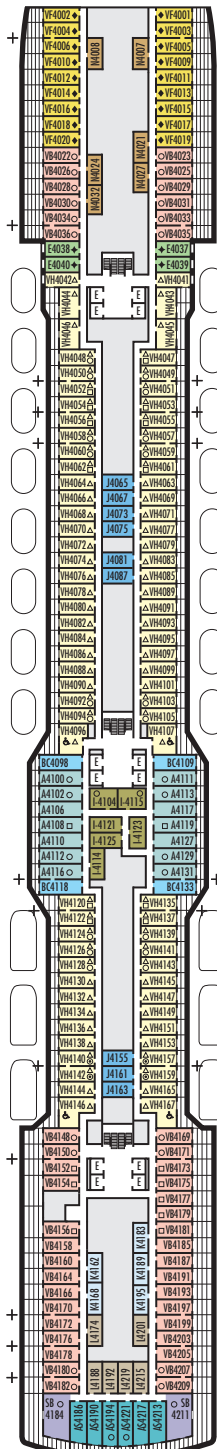

MAIN DECK
Staterooms 1001–1177

PLAZA DECK

PROMENADE DECK

BEETHOVEN DECK
Staterooms 4001–4221

GERSHWIN DECK
Staterooms 5001–5225

MOZART DECK
Staterooms 6001–6235

STATEROOM SYMBOL LEGEND

- Quad (2 lower beds, 1 sofa bed, 1 upper)
- ⊙ Triple (2 lower beds, 1 upper)
- Triple (2 lower beds, 1 sofa bed)
- ⊕ Double (2 lower beds convertible to 1 king-size bed, no Murphy bed, no sofa bed)
- △ Partially obstructed view
- + Connecting rooms
- ◆ Floor-to-ceiling windows
- * Shower only
- ▶ Uncovered verandah
- ◆ Staterooms have solid steel verandah railings instead of clear-view Plexiglas® railings
- ♣ Suites have part solid steel, part clear-view Plexiglas® verandah railings

ACCESSIBILITY STATEROOM SYMBOL LEGEND

- ♿ **Fully Accessible:** Suites SA7094, A6150 & A6148, and staterooms VA8147, VA8145, VA8134, VA8132, I-7108, I-7101, I-6131, I-6116, V5171, V5152, I-5129, I-5112, V5057, V5055, V5054, V5052, VH4167, VH4146, VH4107, VH4096, C1134, C1125, C1123, C1121 have a roll-in shower only
- ★ **Ambulatory Accessible:** Suites B8101 & SA7092 and staterooms K11049, VB11038, VQ10033, VE8142, VD7049, K6185, VC6158, V5051, V5048, FB1172 & E1165 have a shower only with small step, step into bathroom, standard interior and exterior door size

For information regarding stateroom bedding configurations and accessibility features on our ships please visit the [Accessibility](#) section of our website.

SHIP SPECIFICATIONS & FACILITIES

- 2,650 Guests
- 1,036 Crew
- 99,500 Gross Tons
- 975 Feet Long
- 13 Guest Decks
- Wraparound Promenade Deck
- 12 Restaurants & Cafes
- 7 Entertainment Venues
- 8 Lounges/Bars
- 2 Outdoor Swimming Pools (one with sliding glass roof)
- Spa & Salon
- Fitness Center
- Suite Lounge
- Duty-free Shops
- Library/Internet Cafe
- Onboard Wi-Fi Access
- Casino
- Sport Court