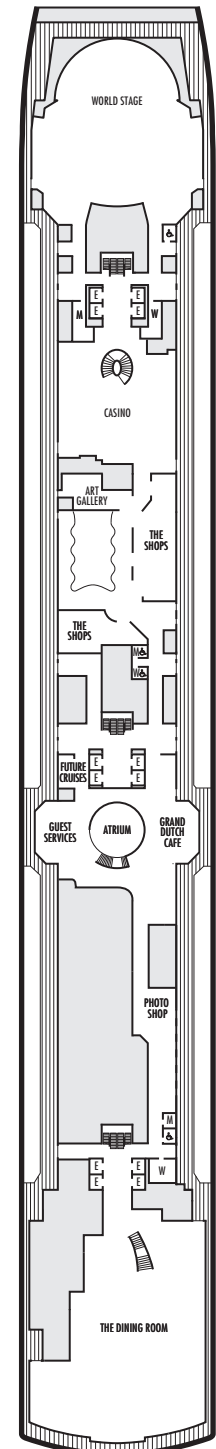

MAIN DECK
Staterooms 1001–1177

PLAZA DECK

PROMENADE DECK

BEETHOVEN DECK
Staterooms 4001–4221

GERSHWIN DECK
Staterooms 5001–5225

MOZART DECK
Staterooms 6001–6235

STATEROOM SYMBOL LEGEND

- Quad (2 lower beds, 1 sofa bed, 1 upper)
- ⊙ Triple (2 lower beds, 1 upper)
- Triple (2 lower beds, 1 sofa bed)
- ⊕ Double (2 lower beds convertible to 1 king-size bed, no Murphy bed, no sofa bed)
- △ Partially obstructed view
- + Connecting rooms
- ◆ Floor-to-ceiling windows
- * Shower only
- ▶ Uncovered verandah
- ◆ Staterooms have solid steel verandah railings instead of clear-view Plexiglas® railings
- ♣ Suites have part solid steel, part clear-view Plexiglas® verandah railings

ACCESSIBILITY STATEROOM SYMBOL LEGEND

- ♿ **Fully Accessible:** Suites SA7094, A6150 & A6148, and staterooms VA8147, VA8145, VA8134, VA8132, I-7108, I-7101, I-6131, I-6116, V5171, V5152, I-5129, I-5112, V5057, V5055, V5054, V5052, VH4167, VH4146, VH4107, VH4096, C1134, C1125, C1123, C1121 have a roll-in shower only
- ★ **Ambulatory Accessible:** Suites B8101 & SA7092 and staterooms K11049, VB11038, VQ10033, VE8142, VD7049, K6185, VC6158, V5051, V5048, FB1172 & E1165 have a shower only with small step, step into bathroom, standard interior and exterior door size

For information regarding stateroom bedding configurations and accessibility features on our ships please visit the [Accessibility](#) section of our website.

SHIP SPECIFICATIONS & FACILITIES

- 2,650 Guests
- 1,036 Crew
- 99,500 Gross Tons
- 975 Feet Long
- 13 Guest Decks
- Wraparound Promenade Deck
- 12 Restaurants & Cafes
- 7 Entertainment Venues
- 8 Lounges/Bars
- 2 Outdoor Swimming Pools (one with sliding glass roof)
- Spa & Salon
- Fitness Center
- Suite Lounge
- Duty-free Shops
- Library/Internet Cafe
- Onboard Wi-Fi Access
- Casino
- Sport Court