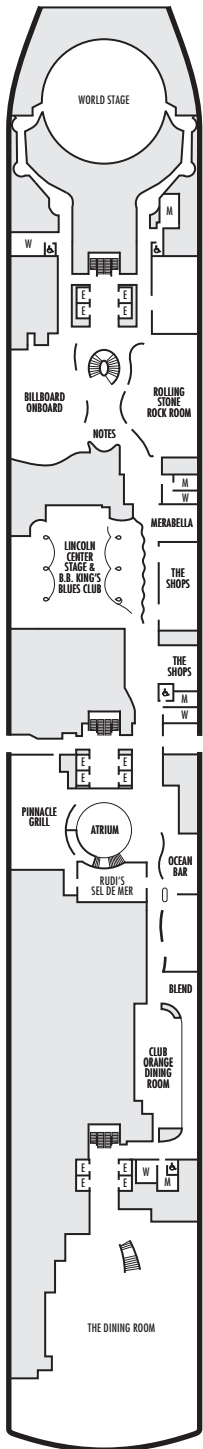

MAIN DECK
Staterooms 1001–1177

PLAZA DECK

PROMENADE DECK

BEETHOVEN DECK
Staterooms 4001–4221

GERSHWIN DECK
Staterooms 5001–5225

MOZART DECK
Staterooms 6001–6235

STATEROOM SYMBOL LEGEND

- Quad (2 lower beds, 1 sofa bed, 1 upper)
- ⊙ Triple (2 lower beds, 1 upper)
- Triple (2 lower beds, 1 sofa bed)
- ⊕ Double (2 lower beds convertible to 1 king-size bed, no Murphy bed, no sofa bed)
- △ Partially obstructed view
- + Connecting rooms
- ◆ Floor-to-ceiling windows
- * Shower only
- ▶ Uncovered verandah
- ◆ Staterooms have solid steel verandah railings instead of clear-view Plexiglas® railings
- ♣ Suites have part solid steel, part clear-view Plexiglas® verandah railings

ACCESSIBILITY STATEROOM SYMBOL LEGEND

- ♿ **Fully Accessible:** Suites SA7094, A6150 & A6148, and staterooms VA8147, VA8145, VA8134, VA8132, I-7108, I-7101, I-6131, I-6116, V5171, V5152, I-5129, I-5112, V5057, V5055, V5054, V5052, VH4167, VH4146, VH4107, VH4096, C1134, C1125, C1123, C1121 have a roll-in shower only
- ★ **Ambulatory Accessible:** Suites B8101 & SA7092 and staterooms K11049, VB11038, VQ10033, VE8142, VD7049, K6185, VC6158, V5051, V5048, FB1172 & E1165 have a shower only with small step, step into bathroom, standard interior and exterior door size

For information regarding stateroom bedding configurations and accessibility features on our ships please visit the [Accessibility](#) section of our website.

SHIP SPECIFICATIONS & FACILITIES

- 2,650 Guests
- 1,036 Crew
- 99,500 Gross Tons
- 975 Feet Long
- 13 Guest Decks
- Wraparound Promenade Deck
- 12 Restaurants & Cafes
- 7 Entertainment Venues
- 8 Lounges/Bars
- 2 Outdoor Swimming Pools (one with sliding glass roof)
- Spa & Salon
- Fitness Center
- Suite Lounge
- Duty-free Shops
- Library/Internet Cafe
- Onboard Wi-Fi Access
- Casino
- Sport Court