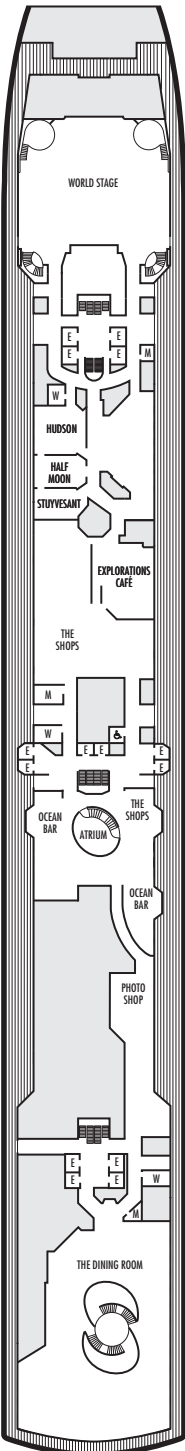

MAIN DECK
Staterooms 1001–1127

LOWER PROMENADE DECK

PROMENADE DECK

UPPER PROMENADE DECK
Staterooms 4001–4185

VERANDAH DECK
Staterooms 5001–5191

UPPER VERANDAH DECK
Staterooms 6001–6177

STATEROOM SYMBOL LEGEND

- Quad (2 lower beds, 1 sofa bed, 1 upper)
- Triple (2 lower beds, 1 sofa bed)
- △ Partial sea view
- × Fully obstructed view
- ⊕ Connecting rooms
- * Shower only
- ♠ Single-sink vanity
- ◆ Staterooms have solid steel verandah railings instead of clear-view Plexiglas® railings

ACCESSIBILITY STATEROOM SYMBOL LEGEND

- ♿ **Fully Accessible:** Suites SC6175 & SC6164 have an accessible bathtub only. Suites SS6108, SY5002 & SY5001 have a bathtub and separate transfer shower. Staterooms J1074, K1012 & K1011 have a roll-in shower only.
- ▼ **Fully Accessible with Single Side Approach:** Suite SY8068 has a bathtub and separate transfer shower. Staterooms I-8037, VB6004, VB6003, D1100, C1082, C1081 have a roll-in shower only.
- ★ **Ambulatory Accessible:** Staterooms VA8032, VA8031, VA6049, VA5140, VA5137, VA5054, VA5051, VA4132, VA4131, H4090, H4089, VA4052 & VA4051 have a roll-in shower only.

For information regarding stateroom bedding configurations and accessibility features on our ships please visit the [Accessibility](#) section of our website.

SHIP SPECIFICATIONS & FACILITIES

- 1,972 Guests
- 811 Crew
- 82,318 Gross Tons
- 936 Feet Long
- 11 Guest Decks
- Wrap-around Promenade Deck
- 6 Restaurants & Cafes
- 7 Entertainment Venues
- 10 Lounges/Bars
- 2 Outdoor Swimming Pools (one with sliding glass roof)
- Spa & Salon
- Fitness Center
- Suite Lounge
- Duty-free Shops
- Library/Internet Cafe
- On-board Wi-Fi Access
- Casino
- Sport Courts