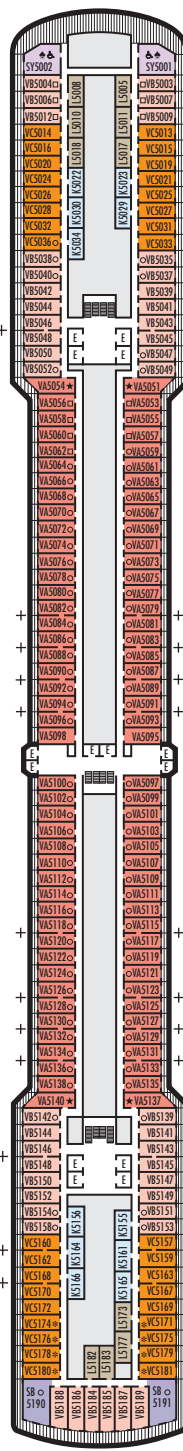

MAIN DECK
Staterooms 1001–1127

LOWER PROMENADE DECK

PROMENADE DECK

UPPER PROMENADE DECK
Staterooms 4001–4185

VERANDAH DECK
Staterooms 5001–5191

UPPER VERANDAH DECK
Staterooms 6001–6177

STATEROOM SYMBOL LEGEND

- Quad (2 lower beds, 1 sofa bed, 1 upper)
- Triple (2 lower beds, 1 sofa bed)
- △ Partial sea view
- × Fully obstructed view
- ⊕ Connecting rooms
- * Shower only
- ♠ Single-sink vanity
- ◆ Staterooms have solid steel verandah railings instead of clear-view Plexiglas® railings

ACCESSIBILITY STATEROOM SYMBOL LEGEND

- ♿ **Fully Accessible:** Suites SC6175 & SC6164 have an accessible bathtub only. Suites SS6108, SY5002 & SY5001 have a bathtub and separate transfer shower. Staterooms J1074, K1012 & K1011 have a roll-in shower only.
- ▼ **Fully Accessible with Single Side Approach:** Suite SY8068 has a bathtub and separate transfer shower. Staterooms I-8037, VB6004, VB6003, D1100, C1082, C1081 have a roll-in shower only.
- ★ **Ambulatory Accessible:** Staterooms VA8032, VA8031, VA6049, VA5140, VA5137, VA5054, VA5051, VA4132, VA4131, H4090, H4089, VA4052 & VA4051 have a roll-in shower only.

For information regarding stateroom bedding configurations and accessibility features on our ships please visit the [Accessibility](#) section of our website.

SHIP SPECIFICATIONS & FACILITIES

- 1,972 Guests
- 811 Crew
- 82,318 Gross Tons
- 936 Feet Long
- 11 Guest Decks
- Wrap-around Promenade Deck
- 6 Restaurants & Cafes
- 7 Entertainment Venues
- 10 Lounges/Bars
- 2 Outdoor Swimming Pools (one with sliding glass roof)
- Spa & Salon
- Fitness Center
- Suite Lounge
- Duty-free Shops
- Library/Internet Cafe
- On-board Wi-Fi Access
- Casino
- Sport Courts