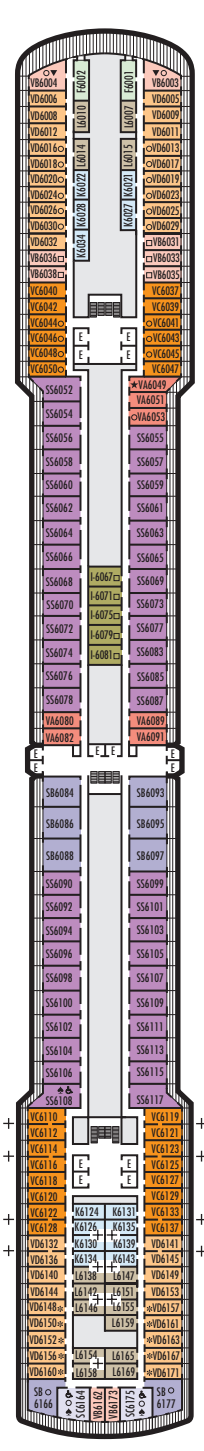

MAIN DECK
Staterooms 1001–1127

LOWER PROMENADE DECK

PROMENADE DECK

UPPER PROMENADE DECK
Staterooms 4001–4185

VERANDAH DECK
Staterooms 5001–5191

UPPER VERANDAH DECK
Staterooms 6001–6177

STATEROOM SYMBOL LEGEND

- Quad (2 lower beds, 1 sofa bed, 1 upper)
- Triple (2 lower beds, 1 sofa bed)
- △ Partial sea view
- × Fully obstructed view
- ⊕ Connecting rooms
- * Shower only
- ♠ Single-sink vanity
- ◆ Staterooms have solid steel verandah railings instead of clear-view Plexiglas® railings

ACCESSIBILITY STATEROOM SYMBOL LEGEND

- ♿ **Fully Accessible:** Suites SC6175 & SC6164 have an accessible bathtub only. Suites SS6108, SY5002 & SY5001 have a bathtub and separate transfer shower. Staterooms J1074, K1012 & K1011 have a roll-in shower only.
- ▼ **Fully Accessible with Single Side Approach:** Suite SY8068 has a bathtub and separate transfer shower. Staterooms I-8037, VB6004, VB6003, D1100, C1082, C1081 have a roll-in shower only.
- ★ **Ambulatory Accessible:** Staterooms VA8032, VA8031, VA6049, VA5140, VA5137, VA5054, VA5051, VA4132, VA4131, H4090, H4089, VA4052 & VA4051 have a roll-in shower only.

For information regarding stateroom bedding configurations and accessibility features on our ships please visit the [Accessibility](#) section of our website.

SHIP SPECIFICATIONS & FACILITIES

- 1,972 Guests
- 811 Crew
- 82,318 Gross Tons
- 936 Feet Long
- 11 Guest Decks
- Wrap-around Promenade Deck
- 6 Restaurants & Cafes
- 7 Entertainment Venues
- 10 Lounges/Bars
- 2 Outdoor Swimming Pools (one with sliding glass roof)
- Spa & Salon
- Fitness Center
- Suite Lounge
- Duty-free Shops
- Library/Internet Cafe
- On-board Wi-Fi Access
- Casino
- Sport Courts