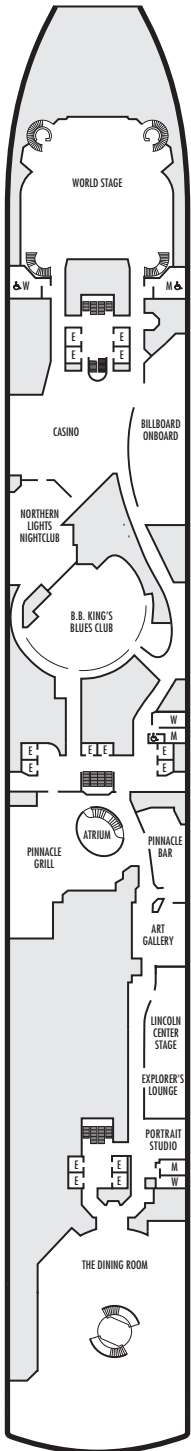

MAIN DECK
Staterooms 1001–1127

LOWER PROMENADE DECK

PROMENADE DECK

UPPER PROMENADE DECK
Staterooms 4001–4185

VERANDAH DECK
Staterooms 5001–5191

UPPER VERANDAH DECK
Staterooms 6001–6177

STATEROOM SYMBOL LEGEND

- Quad (2 lower beds, 1 sofa bed, 1 upper)
- Triple (2 lower beds, 1 sofa bed)
- △ Partial sea view
- × Fully obstructed view
- ⊕ Connecting rooms
- * Shower only
- ♠ Single-sink vanity
- ◆ Staterooms have solid steel verandah railings instead of clear-view Plexiglas® railings

ACCESSIBILITY STATEROOM SYMBOL LEGEND

- ♿ **Fully Accessible:** Suites SC6175 & SC6164 have an accessible bathtub only. Suites SS6108, SY5002 & SY5001 have a bathtub and separate transfer shower. Staterooms J1074, K1012 & K1011 have a roll-in shower only.
- ▼ **Fully Accessible with Single Side Approach:** Suite SY8068 has a bathtub and separate transfer shower. Staterooms I-8037, VB6004, VB6003, D1100, C1082, C1081 have a roll-in shower only.
- ★ **Ambulatory Accessible:** Staterooms VA8032, VA8031, VA6049, VA5140, VA5137, VA5054, VA5051, VA4132, VA4131, H4090, H4089, VA4052 & VA4051 have a roll-in shower only.

For information regarding stateroom bedding configurations and accessibility features on our ships please visit the [Accessibility](#) section of our website.

SHIP SPECIFICATIONS & FACILITIES

- 1,972 Guests
- 811 Crew
- 82,318 Gross Tons
- 936 Feet Long
- 11 Guest Decks
- Wrap-around Promenade Deck
- 6 Restaurants & Cafes
- 7 Entertainment Venues
- 10 Lounges/Bars
- 2 Outdoor Swimming Pools (one with sliding glass roof)
- Spa & Salon
- Fitness Center
- Suite Lounge
- Duty-free Shops
- Library/Internet Cafe
- On-board Wi-Fi Access
- Casino
- Sport Courts