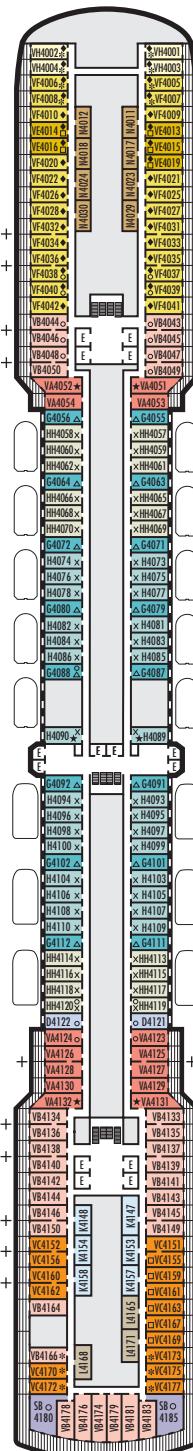

MAIN DECK
Staterooms 1001–1127

LOWER PROMENADE DECK

PROMENADE DECK

UPPER PROMENADE DECK
Staterooms 4001–4185

VERANDAH DECK
Staterooms 5001–5191

UPPER VERANDAH DECK
Staterooms 6001–6177

STATEROOM SYMBOL LEGEND

- Quad (2 lower beds, 1 sofa bed, 1 upper)
- Triple (2 lower beds, 1 sofa bed)
- △ Partial sea view
- × Fully obstructed view
- ⊕ Connecting rooms
- * Shower only
- ♠ Single-sink vanity
- ◆ Staterooms have solid steel verandah railings instead of clear-view Plexiglas® railings

ACCESSIBILITY STATEROOM SYMBOL LEGEND

- ♿ **Fully Accessible:** Suites SC6175 & SC6164 have an accessible bathtub only. Suites SS6108, SY5002 & SY5001 have a bathtub and separate transfer shower. Staterooms J1074, K1012 & K1011 have a roll-in shower only.
- ▼ **Fully Accessible with Single Side Approach:** Suite SY8068 has a bathtub and separate transfer shower. Staterooms I-8037, VB6004, VB6003, D1100, C1082, C1081 have a roll-in shower only.
- ★ **Ambulatory Accessible:** Staterooms VA8032, VA8031, VA6049, VA5140, VA5137, VA5054, VA5051, VA4132, VA4131, H4090, H4089, VA4052 & VA4051 have a roll-in shower only.

For information regarding stateroom bedding configurations and accessibility features on our ships please visit the [Accessibility](#) section of our website.

SHIP SPECIFICATIONS & FACILITIES

- 1,972 Guests
- 811 Crew
- 82,318 Gross Tons
- 936 Feet Long
- 11 Guest Decks
- Wrap-around Promenade Deck
- 6 Restaurants & Cafes
- 7 Entertainment Venues
- 10 Lounges/Bars
- 2 Outdoor Swimming Pools (one with sliding glass roof)
- Spa & Salon
- Fitness Center
- Suite Lounge
- Duty-free Shops
- Library/Internet Cafe
- On-board Wi-Fi Access
- Casino
- Sport Courts