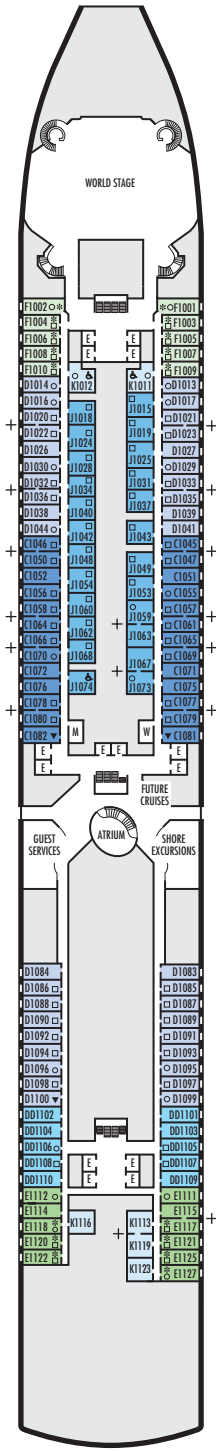

MAIN DECK
Staterooms 1001–1127

LOWER PROMENADE DECK

PROMENADE DECK

UPPER PROMENADE DECK
Staterooms 4001–4185

VERANDAH DECK
Staterooms 5001–5191

UPPER VERANDAH DECK
Staterooms 6001–6177

STATEROOM SYMBOL LEGEND

- Quad (2 lower beds, 1 sofa bed, 1 upper)
- Triple (2 lower beds, 1 sofa bed)
- △ Partial sea view
- × Fully obstructed view
- ⊕ Connecting rooms
- * Shower only
- ♠ Single-sink vanity
- ◆ Staterooms have solid steel verandah railings instead of clear-view Plexiglas® railings

ACCESSIBILITY STATEROOM SYMBOL LEGEND

- ♿ **Fully Accessible:** Suites SC6175 & SC6164 have an accessible bathtub only. Suites SS6108, SY5002 & SY5001 have a bathtub and separate transfer shower. Staterooms J1074, K1012 & K1011 have a roll-in shower only.
- ▼ **Fully Accessible with Single Side Approach:** Suite SY8068 has a bathtub and separate transfer shower. Staterooms I-8037, VB6004, VB6003, D1100, C1082, C1081 have a roll-in shower only.
- ★ **Ambulatory Accessible:** Staterooms VA8032, VA8031, VA6049, VA5140, VA5137, VA5054, VA5051, VA4132, VA4131, H4090, H4089, VA4052 & VA4051 have a roll-in shower only.

For information regarding stateroom bedding configurations and accessibility features on our ships please visit the [Accessibility](#) section of our website.

SHIP SPECIFICATIONS & FACILITIES

- 1,972 Guests
- 811 Crew
- 82,318 Gross Tons
- 936 Feet Long
- 11 Guest Decks
- Wrap-around Promenade Deck
- 6 Restaurants & Cafes
- 7 Entertainment Venues
- 10 Lounges/Bars
- 2 Outdoor Swimming Pools (one with sliding glass roof)
- Spa & Salon
- Fitness Center
- Suite Lounge
- Duty-free Shops
- Library/Internet Cafe
- On-board Wi-Fi Access
- Casino
- Sport Courts