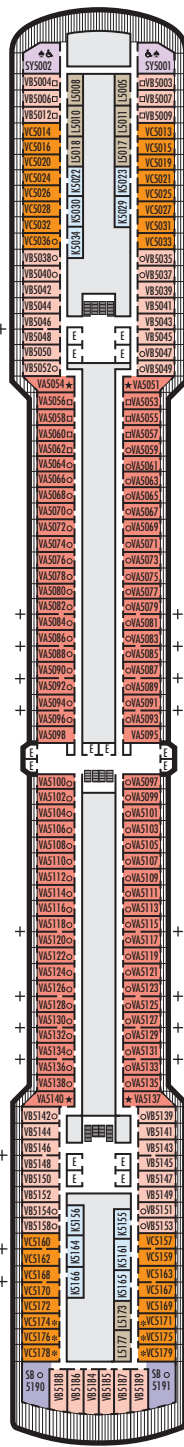

**MAIN DECK**  
Staterooms 1001–1127

**LOWER PROMENADE DECK**

**PROMENADE DECK**

**UPPER PROMENADE DECK**  
Staterooms 4001–4185

**VERANDAH DECK**  
Staterooms 5001–5191

**UPPER VERANDAH DECK**  
Staterooms 6001–6177

**STATEROOM SYMBOL LEGEND**

- Quad (2 lower beds, 1 sofa bed, 1 upper)
- Triple (2 lower beds, 1 sofa bed)
- △ Partial sea view
- X Fully obstructed view
- ⊕ Connecting rooms
- \* Shower only
- ◆ Single-sink vanity
- ◆ Staterooms have solid steel verandah railings instead of clear-view Plexiglas® railings

**ACCESSIBILITY STATEROOM SYMBOL LEGEND**

- ♿ **Fully Accessible:** Suites SC6175 & SC6164 have a bathtub and roll-in shower. Suites SS6108, SY5002 & SY5001 have a bathtub and separate transfer shower. Staterooms J1074, K1012 & K1011 have a roll-in shower only.
- ▼ **Fully Accessible with Single Side Approach:** Suite SY8068 has a bathtub and separate transfer shower. Staterooms I-8037, VB6004, VB6003, D1100, C1082, C1081 have a roll-in shower only.
- ★ **Ambulatory Accessible:** Staterooms VA8032, VA8031, VA6049, VA5140, VA5137, VA5054, VA5051, VA4132, VA4131, H4090, H4089, VA4052 & VA4051 have a roll-in shower only.

For information regarding stateroom bedding configurations and accessibility features on our ships please visit the [Accessibility](#) section of our website.

**SHIP SPECIFICATIONS & FACILITIES**

- 1,964 Guests
- 812 Crew
- 82,305 Gross Tons
- 936 Feet Long
- 11 Guest Decks
- Wrap-around Promenade Deck
- 6 Restaurants & Cafes
- 78 Entertainment Venues
- 10 Lounges/Bars
- 2 Outdoor Swimming Pools (one with sliding glass roof)
- Spa & Salon
- Fitness Center
- Suite Lounge
- Duty-free Shops
- Library/Internet Cafe
- Onboard Wi-Fi Access
- Casino
- Sport Courts