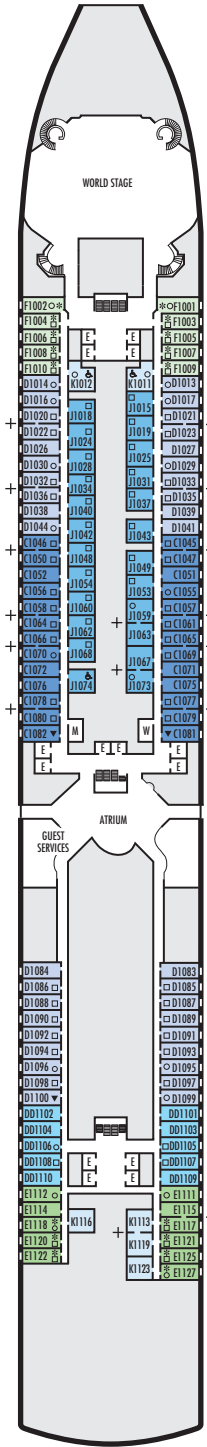

**MAIN DECK**  
Staterooms 1001–1127

**LOWER PROMENADE DECK**

**PROMENADE DECK**

**UPPER PROMENADE DECK**  
Staterooms 4001–4185

**VERANDAH DECK**  
Staterooms 5001–5191

**UPPER VERANDAH DECK**  
Staterooms 6001–6177

**STATEROOM SYMBOL LEGEND**

- Quad (2 lower beds, 1 sofa bed, 1 upper)
- Triple (2 lower beds, 1 sofa bed)
- △ Partial sea view
- X Fully obstructed view
- ⊕ Connecting rooms
- \* Shower only
- ◆ Single-sink vanity
- ◆ Staterooms have solid steel verandah railings instead of clear-view Plexiglas® railings

**ACCESSIBILITY STATEROOM SYMBOL LEGEND**

- ♿ **Fully Accessible:** Suites SC6175 & SC6164 have a bathtub and roll-in shower. Suites SS6108, SY5002 & SY5001 have a bathtub and separate transfer shower. Staterooms J1074, K1012 & K1011 have a roll-in shower only.
- ▼ **Fully Accessible with Single Side Approach:** Suite SY8068 has a bathtub and separate transfer shower. Staterooms I-8037, VB6004, VB6003, D1100, C1082, C1081 have a roll-in shower only.
- ★ **Ambulatory Accessible:** Staterooms VA8032, VA8031, VA6049, VA5140, VA5137, VA5054, VA5051, VA4132, VA4131, H4090, H4089, VA4052 & VA4051 have a roll-in shower only.

For information regarding stateroom bedding configurations and accessibility features on our ships please visit the [Accessibility](#) section of our website.

**SHIP SPECIFICATIONS & FACILITIES**

- 1,964 Guests
- 812 Crew
- 82,305 Gross Tons
- 936 Feet Long
- 11 Guest Decks
- Wrap-around Promenade Deck
- 6 Restaurants & Cafes
- 78 Entertainment Venues
- 10 Lounges/Bars
- 2 Outdoor Swimming Pools (one with sliding glass roof)
- Spa & Salon
- Fitness Center
- Suite Lounge
- Duty-free Shops
- Library/Internet Cafe
- Onboard Wi-Fi Access
- Casino
- Sport Courts