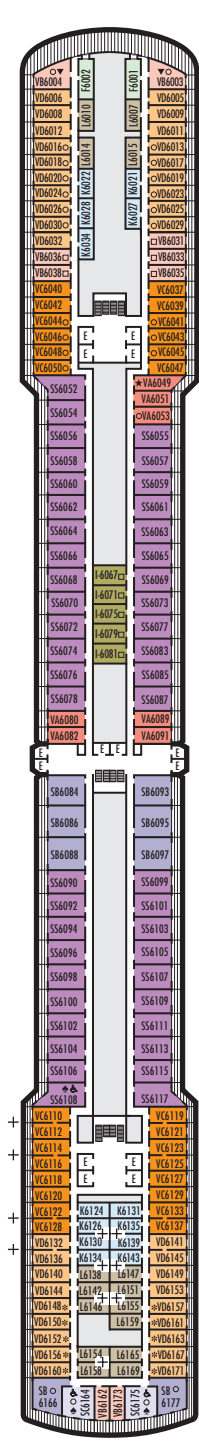

**MAIN DECK**  
Staterooms 1001–1127

**LOWER PROMENADE DECK**

**PROMENADE DECK**

**UPPER PROMENADE DECK**  
Staterooms 4001–4185

**VERANDAH DECK**  
Staterooms 5001–5191

**UPPER VERANDAH DECK**  
Staterooms 6001–6177

**STATEROOM SYMBOL LEGEND**

- Quad (2 lower beds, 1 sofa bed, 1 upper)
- Triple (2 lower beds, 1 sofa bed)
- △ Partial sea view
- X Fully obstructed view
- ⊕ Connecting rooms
- \* Shower only
- ◆ Single-sink vanity
- ◆ Staterooms have solid steel verandah railings instead of clear-view Plexiglas® railings

**ACCESSIBILITY STATEROOM SYMBOL LEGEND**

- ♿ **Fully Accessible:** Suites SC6175 & SC6164 have a bathtub and roll-in shower. Suites SS6108, SY5002 & SY5001 have a bathtub and separate transfer shower. Staterooms J1074, K1012 & K1011 have a roll-in shower only.
- ▼ **Fully Accessible with Single Side Approach:** Suite SY8068 has a bathtub and separate transfer shower. Staterooms I-8037, VB6004, VB6003, D1100, C1082, C1081 have a roll-in shower only.
- ★ **Ambulatory Accessible:** Staterooms VA8032, VA8031, VA6049, VA5140, VA5137, VA5054, VA5051, VA4132, VA4131, H4090, H4089, VA4052 & VA4051 have a roll-in shower only.

For information regarding stateroom bedding configurations and accessibility features on our ships please visit the [Accessibility](#) section of our website.

**SHIP SPECIFICATIONS & FACILITIES**

- 1,964 Guests
- 812 Crew
- 82,305 Gross Tons
- 936 Feet Long
- 11 Guest Decks
- Wrap-around Promenade Deck
- 6 Restaurants & Cafes
- 78 Entertainment Venues
- 10 Lounges/Bars
- 2 Outdoor Swimming Pools (one with sliding glass roof)
- Spa & Salon
- Fitness Center
- Suite Lounge
- Duty-free Shops
- Library/Internet Cafe
- Onboard Wi-Fi Access
- Casino
- Sport Courts