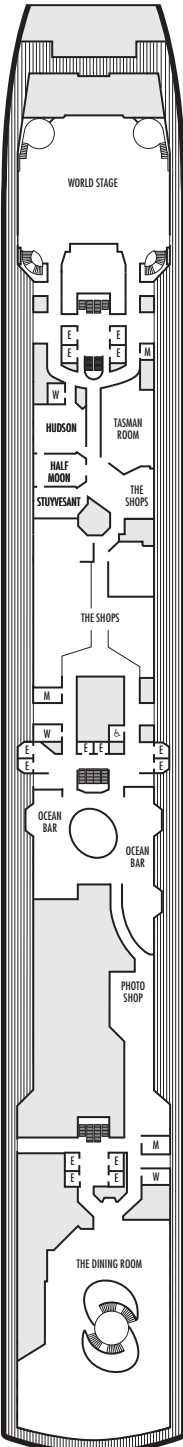

**MAIN DECK**  
Staterooms 1001–1127

**LOWER PROMENADE DECK**

**PROMENADE DECK**

**UPPER PROMENADE DECK**  
Staterooms 4001–4185

**VERANDAH DECK**  
Staterooms 5001–5191

**UPPER VERANDAH DECK**  
Staterooms 6001–6177

**STATEROOM SYMBOL LEGEND**

- Quad (2 lower beds, 1 sofa bed, 1 upper)
- Triple (2 lower beds, 1 sofa bed)
- △ Partial sea view
- X Fully obstructed view
- ⊕ Connecting rooms
- \* Shower only
- ◆ Single-sink vanity
- ◆ Staterooms have solid steel verandah railings instead of clear-view Plexiglas® railings

**ACCESSIBILITY STATEROOM SYMBOL LEGEND**

- ♿ **Fully Accessible:** Suites SC6175 & SC6164 have a bathtub and roll-in shower. Suites SS6108, SY5002 & SY5001 have a bathtub and separate transfer shower. Staterooms J1074, K1012 & K1011 have a roll-in shower only.
- ▼ **Fully Accessible with Single Side Approach:** Suite SY8068 has a bathtub and separate transfer shower. Staterooms I-8037, VB6004, VB6003, D1100, C1082, C1081 have a roll-in shower only.
- ★ **Ambulatory Accessible:** Staterooms VA8032, VA8031, VA6049, VA5140, VA5137, VA5054, VA5051, VA4132, VA4131, H4090, H4089, VA4052 & VA4051 have a roll-in shower only.

For information regarding stateroom bedding configurations and accessibility features on our ships please visit the [Accessibility](#) section of our website.

**SHIP SPECIFICATIONS & FACILITIES**

- 1,964 Guests
- 812 Crew
- 82,305 Gross Tons
- 936 Feet Long
- 11 Guest Decks
- Wrap-around Promenade Deck
- 6 Restaurants & Cafes
- 78 Entertainment Venues
- 10 Lounges/Bars
- 2 Outdoor Swimming Pools (one with sliding glass roof)
- Spa & Salon
- Fitness Center
- Suite Lounge
- Duty-free Shops
- Library/Internet Cafe
- Onboard Wi-Fi Access
- Casino
- Sport Courts