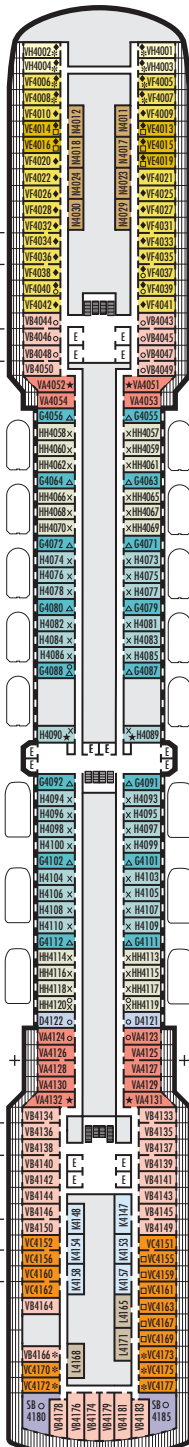

**MAIN DECK**  
Staterooms 1001–1127

**LOWER PROMENADE DECK**

**PROMENADE DECK**

**UPPER PROMENADE DECK**  
Staterooms 4001–4185

**VERANDAH DECK**  
Staterooms 5001–5191

**UPPER VERANDAH DECK**  
Staterooms 6001–6177

**STATEROOM SYMBOL LEGEND**

- Quad (2 lower beds, 1 sofa bed, 1 upper)
- Triple (2 lower beds, 1 sofa bed)
- △ Partial sea view
- X Fully obstructed view
- ⊕ Connecting rooms
- \* Shower only
- ◆ Single-sink vanity
- ◆ Staterooms have solid steel verandah railings instead of clear-view Plexiglas® railings

**ACCESSIBILITY STATEROOM SYMBOL LEGEND**

- ♿ **Fully Accessible:** Suites SC6175 & SC6164 have a bathtub and roll-in shower. Suites SS6108, SY5002 & SY5001 have a bathtub and separate transfer shower. Staterooms J1074, K1012 & K1011 have a roll-in shower only.
- ▼ **Fully Accessible with Single Side Approach:** Suite SY8068 has a bathtub and separate transfer shower. Staterooms I-8037, VB6004, VB6003, D1100, C1082, C1081 have a roll-in shower only.
- ★ **Ambulatory Accessible:** Staterooms VA8032, VA8031, VA6049, VA5140, VA5137, VA5054, VA5051, VA4132, VA4131, H4090, H4089, VA4052 & VA4051 have a roll-in shower only.

For information regarding stateroom bedding configurations and accessibility features on our ships please visit the [Accessibility](#) section of our website.

**SHIP SPECIFICATIONS & FACILITIES**

- 1,964 Guests
- 812 Crew
- 82,305 Gross Tons
- 936 Feet Long
- 11 Guest Decks
- Wrap-around Promenade Deck
- 6 Restaurants & Cafes
- 78 Entertainment Venues
- 10 Lounges/Bars
- 2 Outdoor Swimming Pools (one with sliding glass roof)
- Spa & Salon
- Fitness Center
- Suite Lounge
- Duty-free Shops
- Library/Internet Cafe
- Onboard Wi-Fi Access
- Casino
- Sport Courts