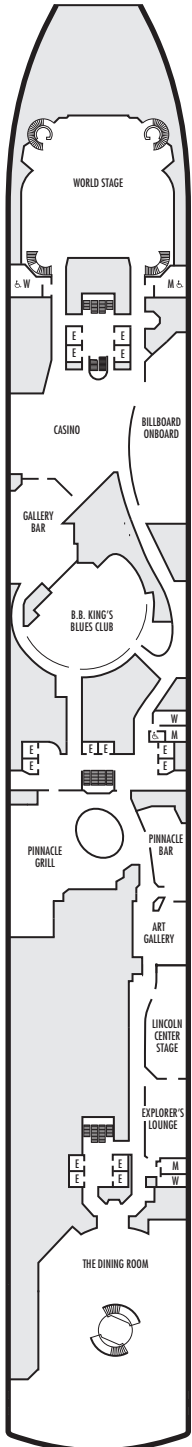

**MAIN DECK**  
Staterooms 1001–1127

**LOWER PROMENADE DECK**

**PROMENADE DECK**

**UPPER PROMENADE DECK**  
Staterooms 4001–4185

**VERANDAH DECK**  
Staterooms 5001–5191

**UPPER VERANDAH DECK**  
Staterooms 6001–6177

**STATEROOM SYMBOL LEGEND**

- Quad (2 lower beds, 1 sofa bed, 1 upper)
- Triple (2 lower beds, 1 sofa bed)
- △ Partial sea view
- X Fully obstructed view
- ⊕ Connecting rooms
- \* Shower only
- ◆ Single-sink vanity
- ◆ Staterooms have solid steel verandah railings instead of clear-view Plexiglas® railings

**ACCESSIBILITY STATEROOM SYMBOL LEGEND**

- ♿ **Fully Accessible:** Suites SC6175 & SC6164 have a bathtub and roll-in shower. Suites SS6108, SY5002 & SY5001 have a bathtub and separate transfer shower. Staterooms J1074, K1012 & K1011 have a roll-in shower only.
- ▼ **Fully Accessible with Single Side Approach:** Suite SY8068 has a bathtub and separate transfer shower. Staterooms I-8037, VB6004, VB6003, D1100, C1082, C1081 have a roll-in shower only.
- ★ **Ambulatory Accessible:** Staterooms VA8032, VA8031, VA6049, VA5140, VA5137, VA5054, VA5051, VA4132, VA4131, H4090, H4089, VA4052 & VA4051 have a roll-in shower only.

For information regarding stateroom bedding configurations and accessibility features on our ships please visit the [Accessibility](#) section of our website.

**SHIP SPECIFICATIONS & FACILITIES**

- 1,964 Guests
- 812 Crew
- 82,305 Gross Tons
- 936 Feet Long
- 11 Guest Decks
- Wrap-around Promenade Deck
- 6 Restaurants & Cafes
- 78 Entertainment Venues
- 10 Lounges/Bars
- 2 Outdoor Swimming Pools (one with sliding glass roof)
- Spa & Salon
- Fitness Center
- Suite Lounge
- Duty-free Shops
- Library/Internet Cafe
- Onboard Wi-Fi Access
- Casino
- Sport Courts