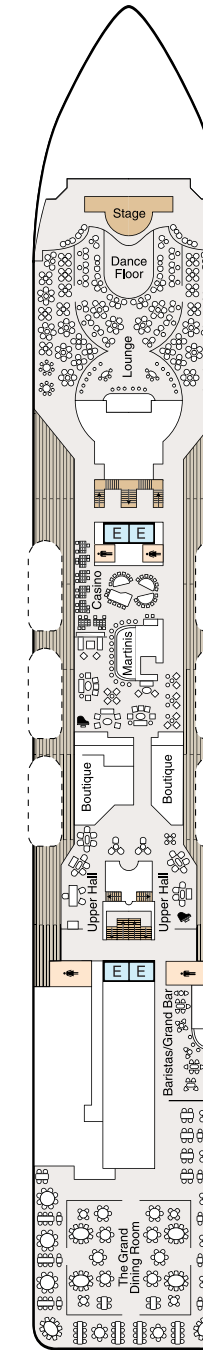

## SYMBOL LEGEND

- ♣ Restrooms
- E Elevator
- 🚪 Launderette
- OV Obstructed Views
- Quad with Pullman
- ★ ★ Quad with Sofabed
- || Connecting Staterooms
- ♿ Wheelchair Accessible
- ▲ Triple with Pullman
- ★ Triple with Sofabed
- ◇ 3rd guest occupancy available upon request

## STATEROOM COLOR LEGEND

- |    |    |     |     |     |    |    |    |
|----|----|-----|-----|-----|----|----|----|
| OS | VS | PH1 | PH2 | PH3 | A1 | A2 | A3 |
| B1 | B2 | C1  | C2  | D   | E  | F  | G  |

### DECK 8

- Bridge
- Staterooms

### DECK 5

- Show Lounge
- Boutiques
- Upper Hall
- Oceania Club
- Ambassador Desk
- Martinis
- Casino
- Baristas
- The Grand Bar
- The Grand Dining Room