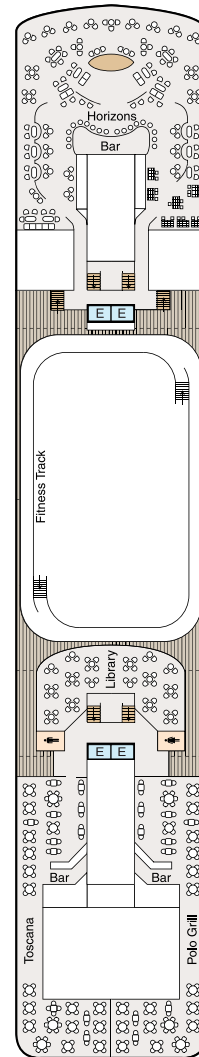

## SYMBOL LEGEND

- ♣ Restrooms
- E Elevator
- 🚪 Launderette
- OV Obstructed Views
- Quad with Pullman
- ★ ★ Quad with Sofabed
- || Connecting Staterooms
- ♿ Wheelchair Accessible
- ▲ Triple with Pullman
- ★ Triple with Sofabed
- ◇ 3rd guest occupancy available upon request

## STATEROOM COLOR LEGEND

- |    |    |     |     |     |    |    |    |
|----|----|-----|-----|-----|----|----|----|
| OS | VS | PH1 | PH2 | PH3 | A1 | A2 | A3 |
| B1 | B2 | C1  | C2  | D   | E  | F  | G  |

### DECK 10

- Toscana
- Polo Grill
- Library
- Fitness Track
- Horizons