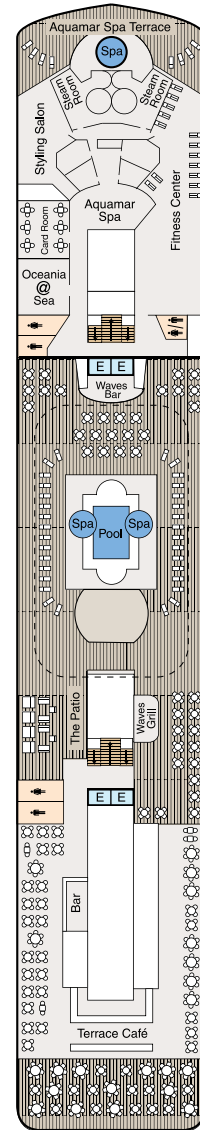

## SYMBOL LEGEND

- ♣ Restrooms
- E Elevator
- 🚪 Launderette
- OV Obstructed Views
- Quad with Pullman
- ★ ★ Quad with Sofabed
- || Connecting Staterooms
- ♿ Wheelchair Accessible
- ▲ Triple with Pullman
- ★ Triple with Sofabed
- ◇ 3rd guest occupancy available upon request

## STATEROOM COLOR LEGEND

- |    |    |     |     |     |    |    |    |
|----|----|-----|-----|-----|----|----|----|
| OS | VS | PH1 | PH2 | PH3 | A1 | A2 | A3 |
| B1 | B2 | C1  | C2  | D   | E  | F  | G  |

### DECK 11

- Golf Putting Greens
- Shuffleboard
- Sun Deck

### DECK 10

- Toscana
- Polo Grill
- Library
- Fitness Track
- Horizons