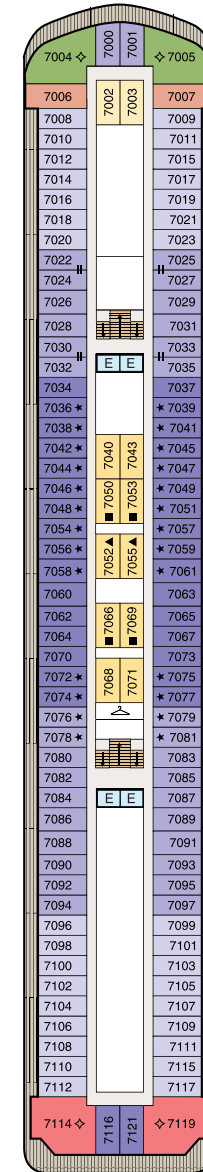

DECK 7

- Laundryette
- Staterooms