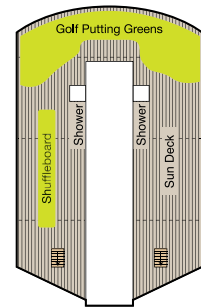

SYMBOL LEGEND

- ♣ Restrooms
- E Elevator
- 🚪 Launderette
- OV Obstructed Views
- Quad with Pullman
- ★ ★ Quad with Sofabed
- || Connecting Staterooms
- ♿ Wheelchair Accessible
- ▲ Triple with Pullman
- ★ Triple with Sofabed
- 3rd guest occupancy available upon request

STATEROOM COLOR LEGEND

OS	VS	PH1	PH2	PH3	A1	A2	A3
B1	B2	C1	C2	D	E	F	G