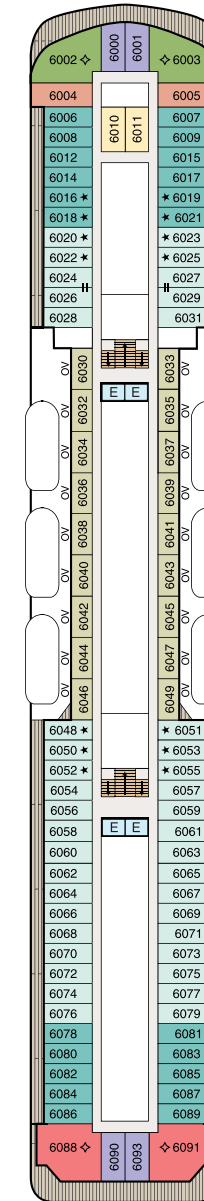

DECK 6

- Staterooms