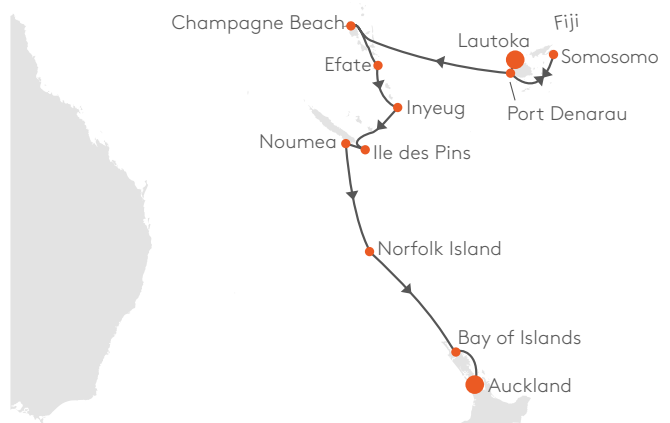

MS EUROPA 2

FREEDOM THAT TAKES YOU PLACES.

50 % discount
per person
(Cat. 1 – 8)*

THE IDYLIC BACKDROP OF THE SOUTH PACIFIC

FIJI – AUCKLAND
02 Feb – 16 Feb 2024, 14 days
Cruise EUX2402

- Set sail for the paradise islands of the South Pacific and finish your cruise with unforgettable impressions of New Zealand
- Exotic nature, coral reefs and white sandy beaches await you

from ~~€ 10.290~~ € 5.145 p.p.
from ~~USD 12,350~~ USD 6,175 p.p.
from ~~GBP 9,060~~ GBP 4,530 p.p.

Cruise only, in an Outside Cabin (Cat. 1), double occupancy. Availability and pricing as well as services are subject to change without notice.

Hapag-Lloyd Cruises, a TUI Cruises GmbH company, Heidenkampsweg 58, 20097 Hamburg, Germany, www.hl-cruises.com

HAPAG ¹⁸/₉₁ LLOYD
CRUISES