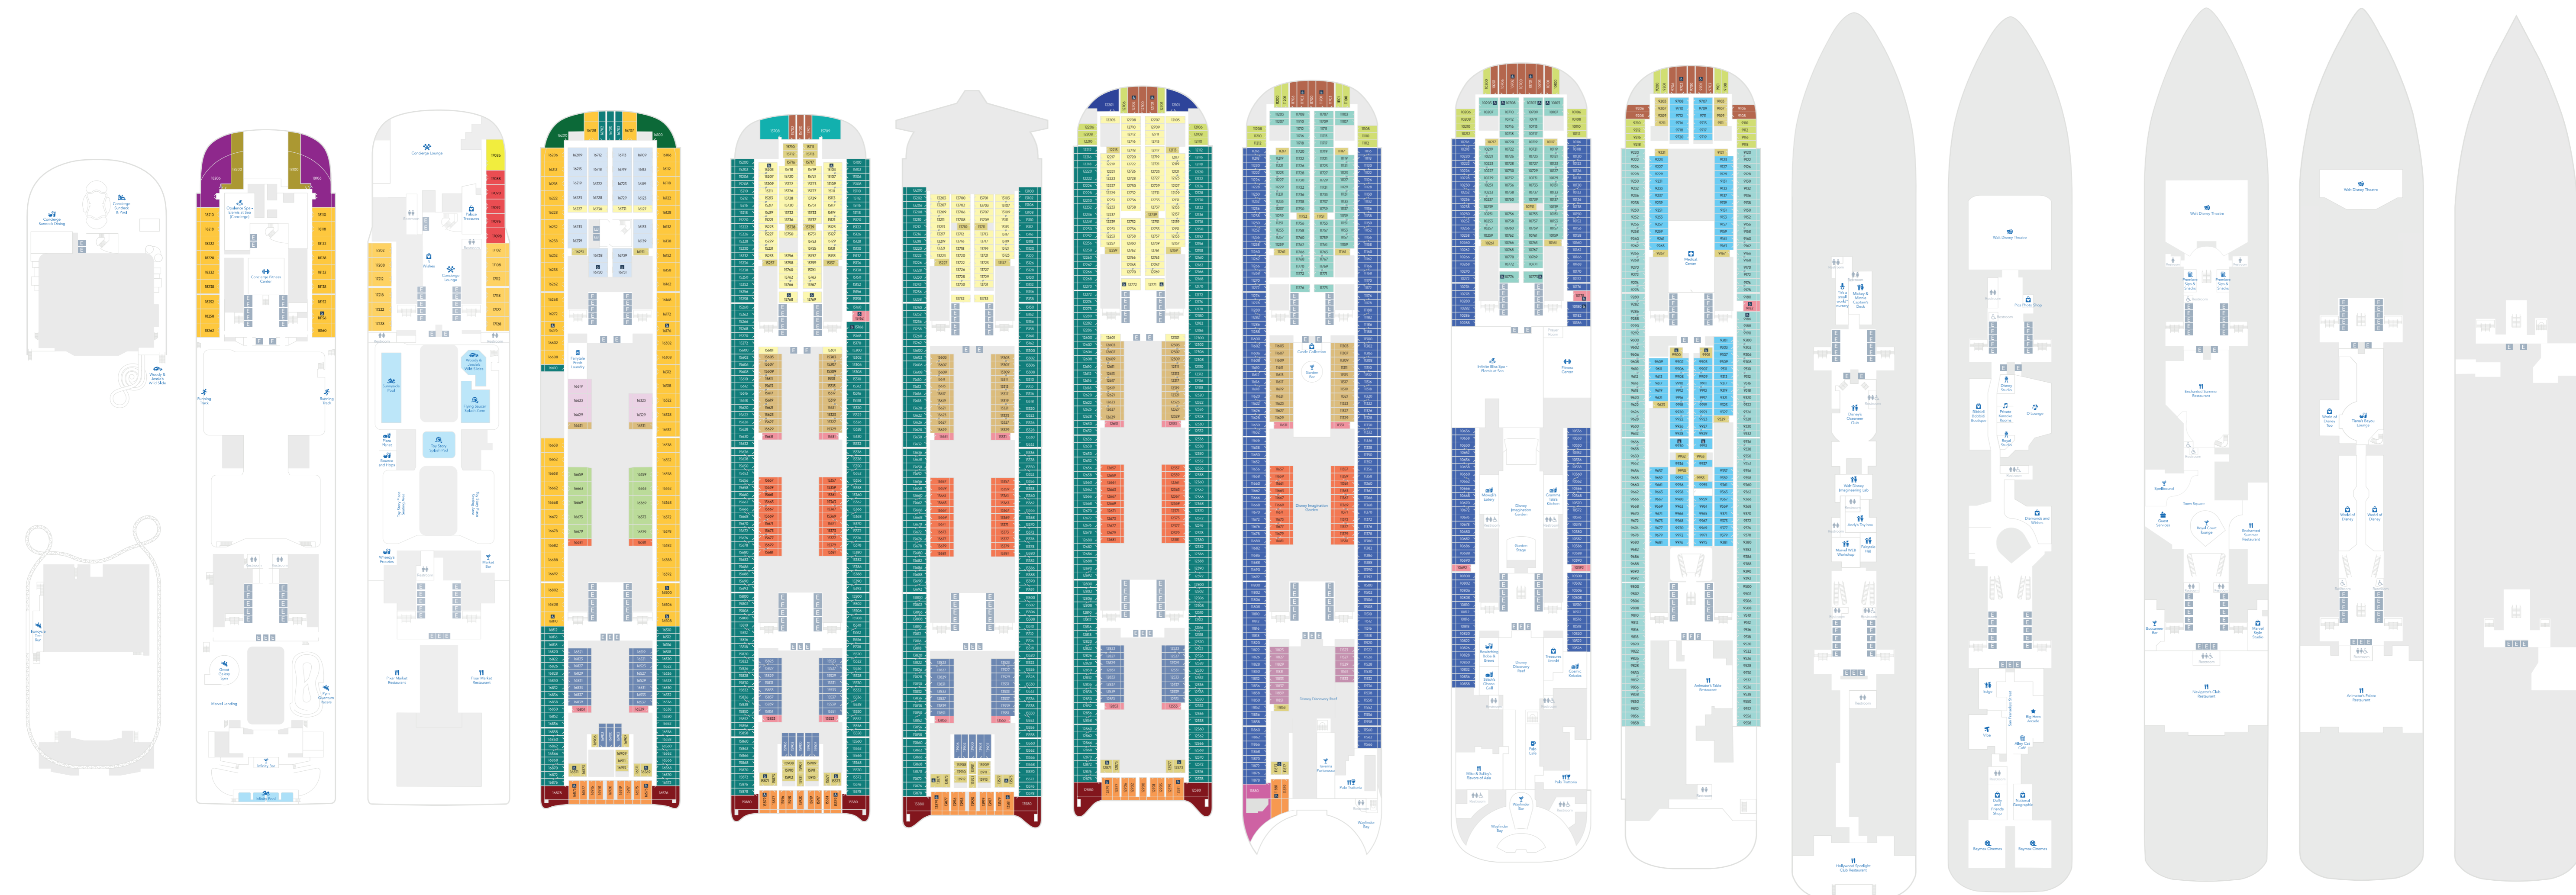

DECK 19 DECK 18 DECK 17 DECK 16 DECK 15 DECK 13 DECK 12 DECK 11 DECK 10 DECK 9 DECK 8 DECK 7 DECK 6 DECK 5 DECK 4

CATEGORIES			
1A Concierge Royal Suite with Oceanview Verandah	2A Concierge Suite with Oceanview Verandah	3A Concierge Family Stateroom with Oceanview Verandah	4A Concierge Family Stateroom with Garden View Verandah
1B Concierge 1-Bedroom Oceanview Suite	2B Concierge Oceanview Suite	3B Concierge Family Stateroom with Oceanview Verandah	4B Concierge Family Stateroom with Garden View Verandah
1C Concierge 1-Bedroom Oceanview Suite	2C Concierge Oceanview Suite	3C Concierge Family Oceanview Suite	4C Concierge Family Stateroom with Oceanview Verandah
4D Concierge Inside Family Stateroom	5A Deluxe Garden View Stateroom with Verandah	5B Deluxe Garden View Stateroom with Verandah	5C Deluxe Reef View Stateroom with Verandah
5D Concierge Inside Family Stateroom	6A Deluxe Oceanview Stateroom with Verandah	6B Deluxe Oceanview Stateroom with Verandah	6C Deluxe Oceanview Stateroom with Verandah
6D Deluxe Oceanview Stateroom with Verandah	7A Stateroom with Verandah	7B Stateroom with Verandah	7C Stateroom with Verandah
7D Stateroom with Verandah	8A Deluxe Oceanview Stateroom	8B Deluxe Oceanview Stateroom	8C Deluxe Oceanview Stateroom
8D Deluxe Oceanview Stateroom	9A Oceanview Stateroom	9B Oceanview Stateroom	9C Oceanview Stateroom
9D Oceanview Stateroom	10A Deluxe Inside Stateroom with Reef View	10B Deluxe Inside Stateroom	10C Deluxe Inside Stateroom
10D Deluxe Inside Stateroom	11A Inside Stateroom	11B Inside Stateroom	11C Inside Stateroom

Note: All public restrooms offer wheelchair accessible facilities.

BIRTHPLACE : MEYER WERFT - WISMAR, GERMANY
HOME PORT : SINGAPORE
SHIPS' REGISTRY : THE BAHAMAS
FUEL : HVO (BIODIESEL)
DECKS : 19
CAPACITY : 6,700 PASSENGERS
TONNAGE : 208,000 GT
LENGTH : 1,122 FEET (342 METERS)
STATEROOMS : 2,111